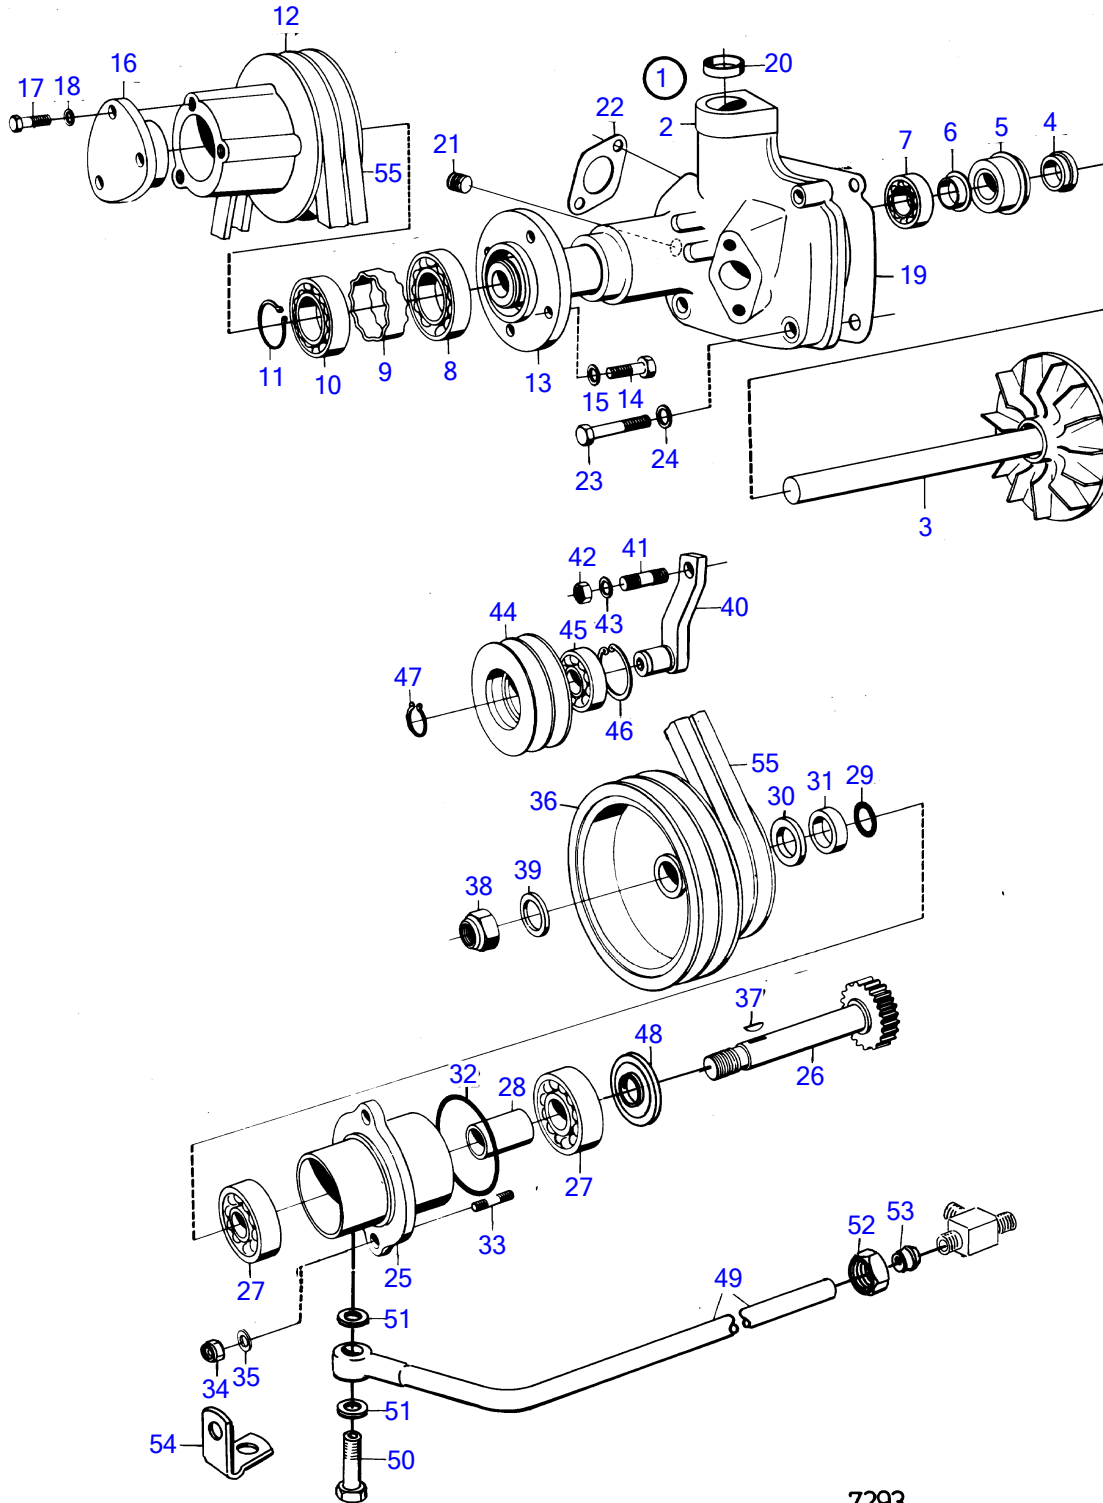

TAMD70E

7293

TAMD70E

REF	PART NO.	QTY	DESCRIPTION	SEE SEC.	NOTES
1	843417	1	Water pump		
	3803211	1	Coolant pump, exch, exch		
2		1	• housing		
3	421148	1	• Shaft		
4	421306	1	• Wear ring		
5	1545283	1	• Sealing ring		
6	70913	1	• Deflector		
7	1660609	1	• Ball bearing		
8	181538	1	• Ball bearing		
9	823145	1	• Spacer sleeve		
10	19258	1	• Ball bearing		
11	914462	1	• Snap ring		
12	(843515)	1	• Pulley		Obsolete part
13	(823130)	1	• Companion flange		Obsolete part
14	955524	3	• Hexagon screw		
15	941907	3	• Spring washer		
16	(823131)	1	• Companion flange		Obsolete part
17	940135	3	• Hexagon screw		
18	941907	3	• Spring washer		
19	421215	1	• Gasket		
20	420162	1	• Seal		
			•	16832	
21	968145	1	• Plug		
22	420171	1	• Gasket		
			•	16835	
23	940161	6	Hexagon screw		
24	941907	6	Spring washer		
25	843661	1	Housing		
26	837704	1	Gear		
27	183731	2	Ball bearing		
28	(896605)	1	Spacer sleeve		Obsolete part
29	925059	1	O-ring		
30	896672	1	Spacer sleeve		
31	941899	1	Sealing ring		
32	949660	1	O-ring		
33	953259	2	Stud		
34	955827	2	Hexagon nut		
35	942336	2	Spring washer		
36	(843740)	1	Pulley		Obsolete part
37	909867	1	Flat key		
38	949399	1	Lock nut		
39	955900	1	Washer		
40	465473	1	Intermediate lever		
41	(953351)	1	Stud		Obsolete part
42	955828	1	Hexagon nut		
43	941911	1	Spring washer		
44	822551	1	V-belt pulley		
45	1544092	1	Ball bearing		
46	914533	1	Snap ring		
47	914462	1	Snap ring		
48	837705	1	Deflector		
49	843662	1	Pipe		
50	48634	1	Hollow screw		
51	947281	2	Gasket		
52	954356	1	Fitting nut		
53	954364	1	Sleeve		
54	(18301)	1	Attaching clamp		Obsolete part
55	958346	1	V-belt		
	875474	1	Overhaul kit		See group 10

7743260-26-16817

7293

Upd:2011-02-14